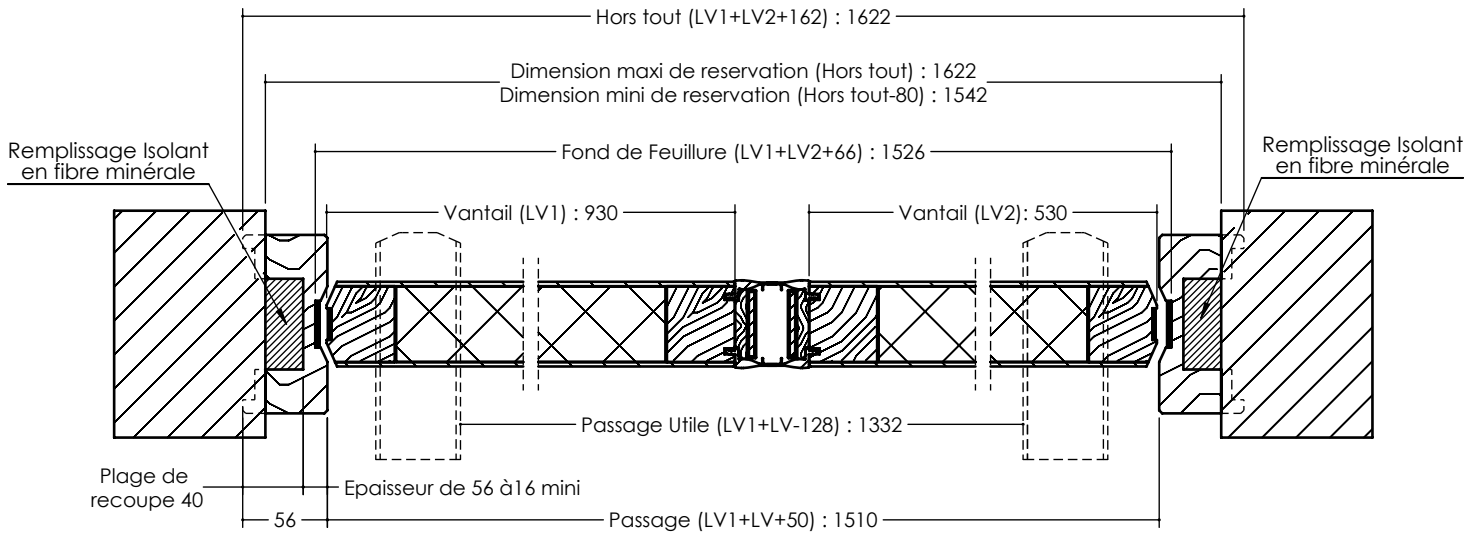

DETAILS TECHNIQUES

JELD-WEN®

Montants Ajustables - Double Action

Joint anti-pince doigts & joint double lèvres

2 vantaux - Ep. 56mm

JWDTAJUDA56-2V_1-1 - 20/11/2025

DETAILS TECHNIQUES

JELD WEN

Montants Fileurs - Double Action

Joint anti-pince doigts & joint double lèvres

2 vantaux - Ep. 56mm

JWDTFILDA56-2V_1-1 - 21/11/2025