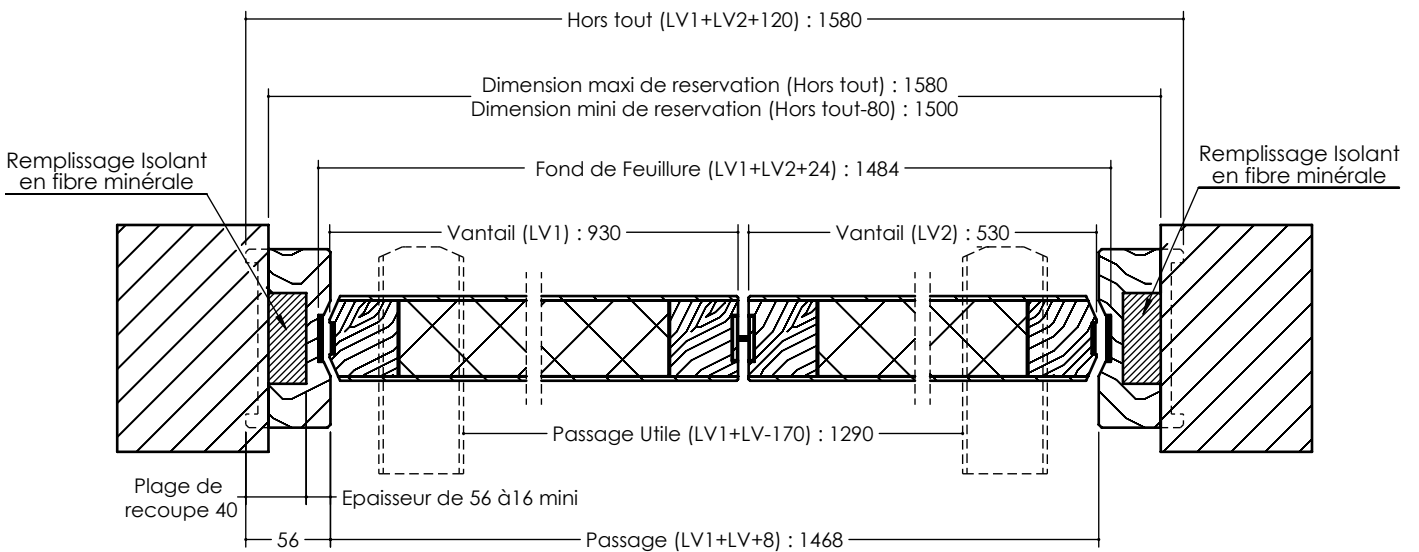

DETAILS TECHNIQUES

JELD-WEN®

Montants Ajustables - Double Action

Joint anti-pince doigts & joint double lèvres

2 vantaux - Ep. 56mm

JWDTAJUDA56-2V_1-1 - 20/11/2025

DETAILS TECHNIQUES

JELD WEN

Montants Fileurs - Double Action

Joint anti-pince doigts & joint double lèvres

2 vantaux - Ep. 56mm

JWDTFILDA56-2V_1-1 - 21/11/2025